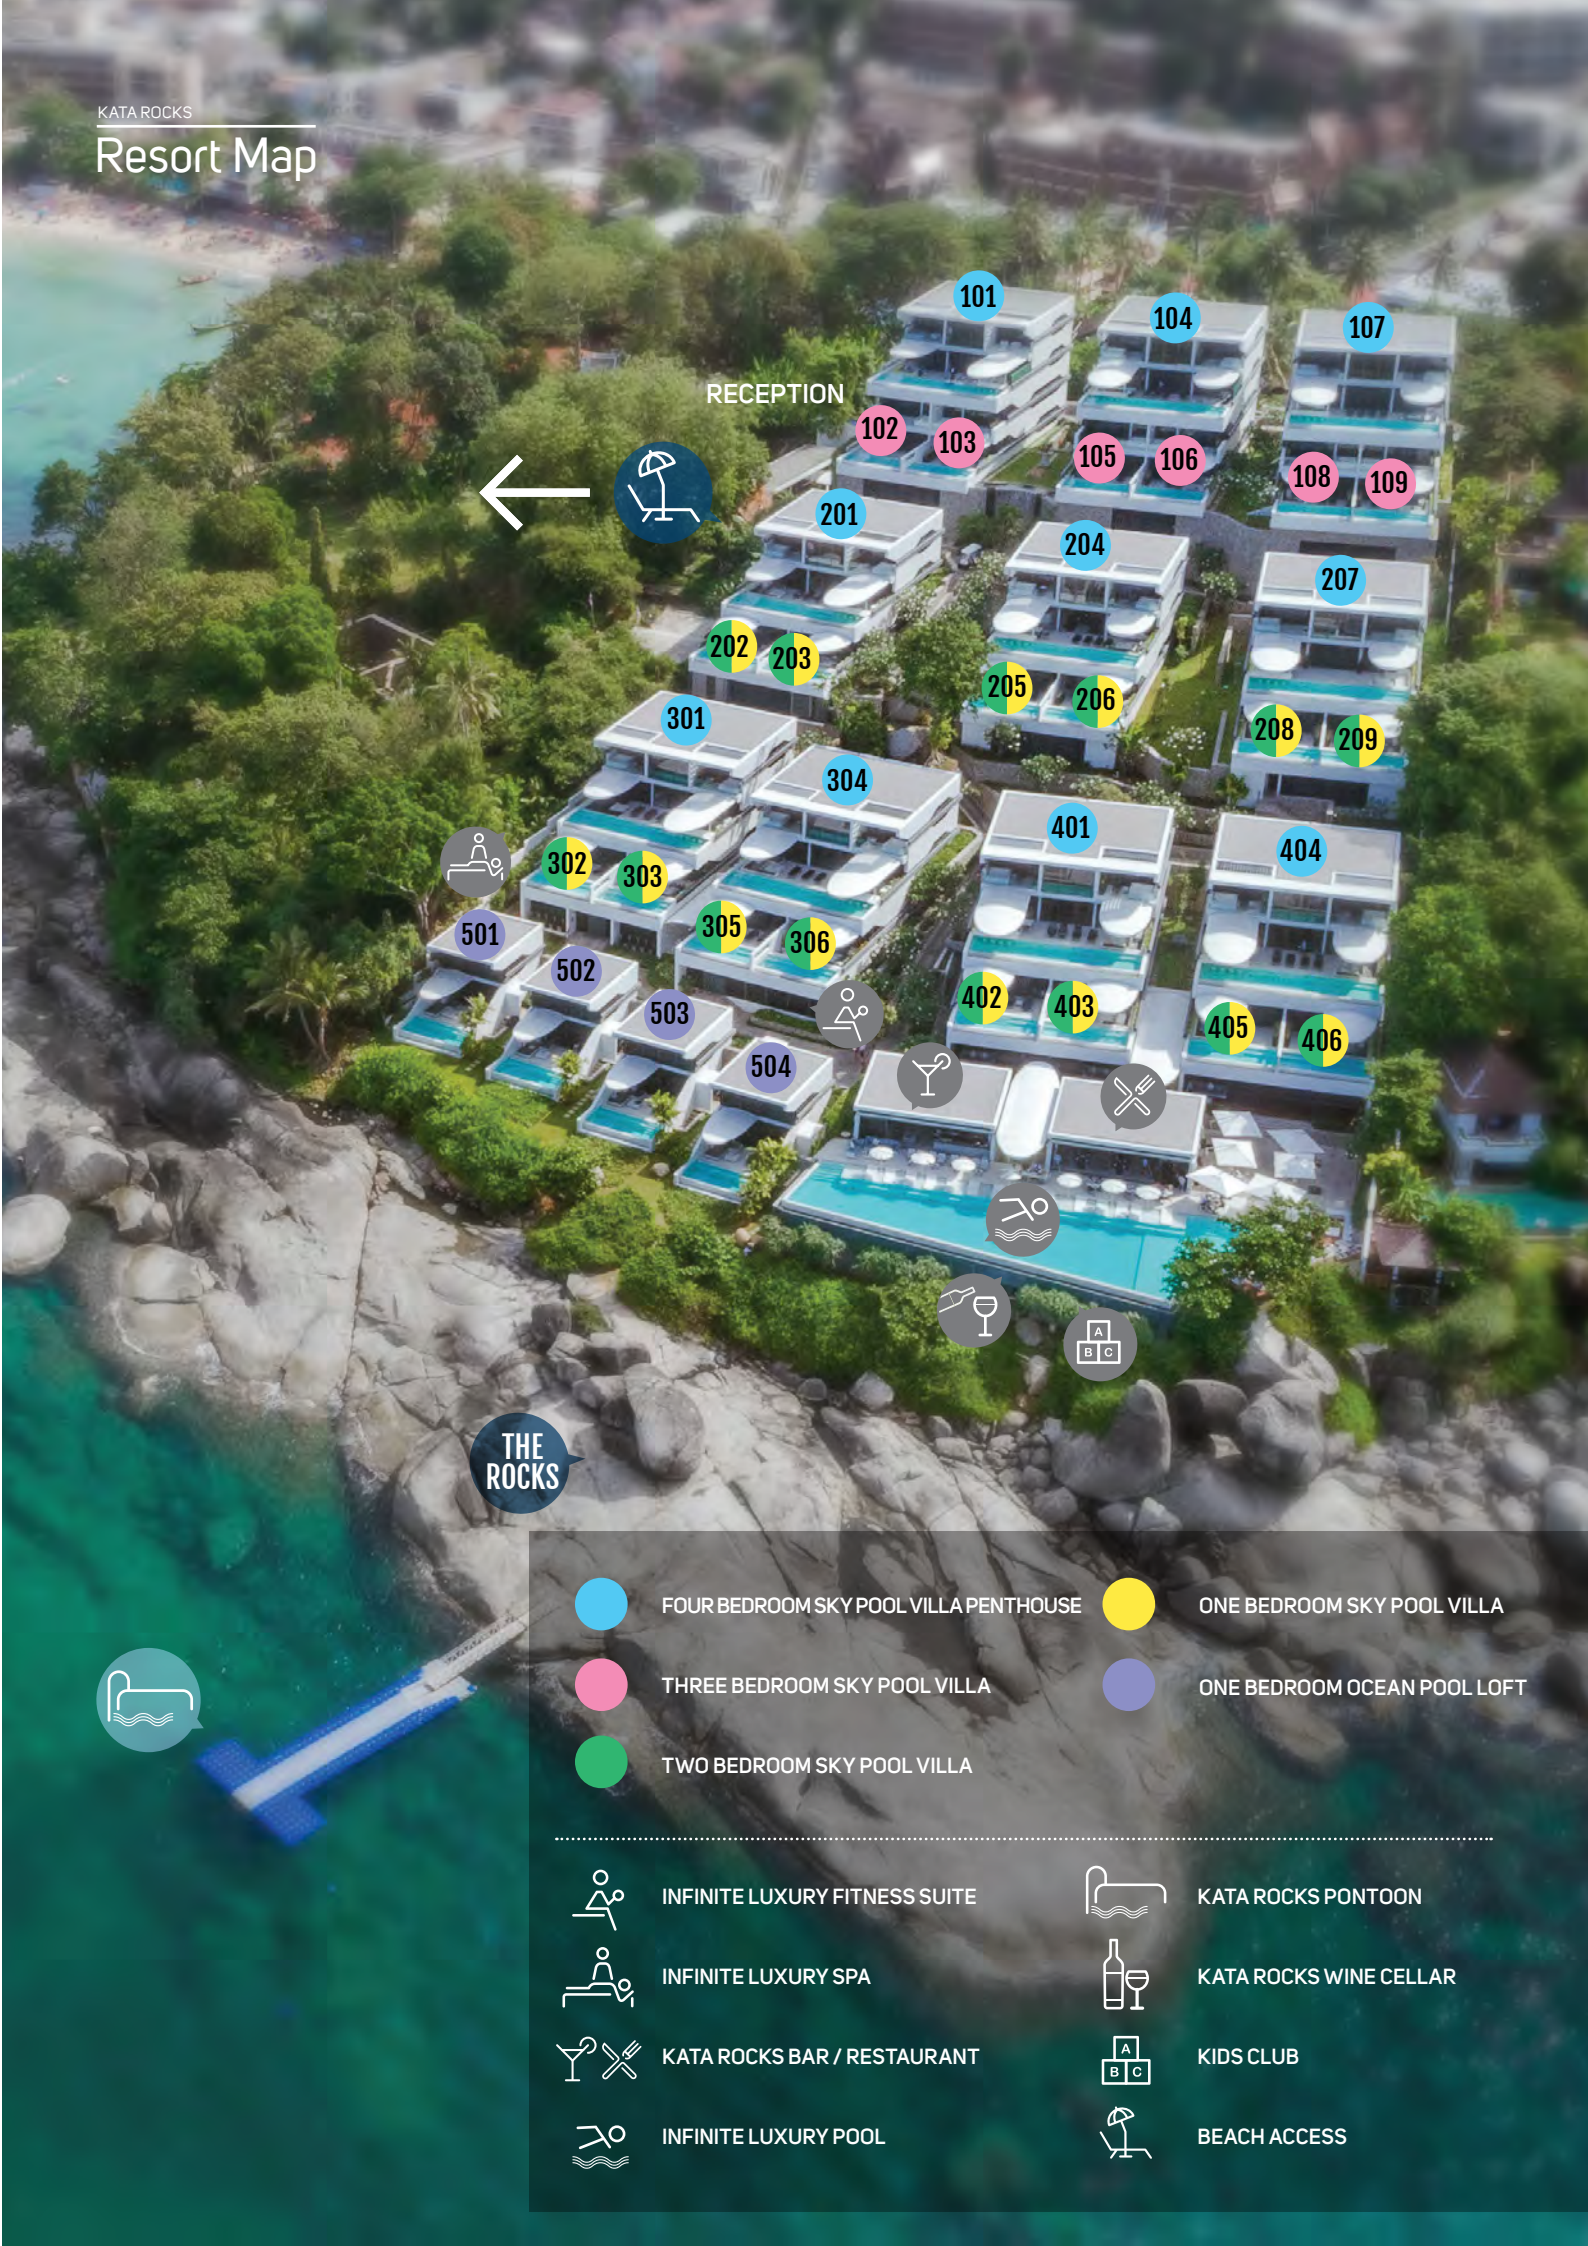

Resort Map

RECEPTION

THE ROCKS

FOUR BEDROOM SKY POOL VILLA PENTHOUSE

ONE BEDROOM SKY POOL VILLA

THREE BEDROOM SKY POOL VILLA

ONE BEDROOM OCEAN POOL LOFT

TWO BEDROOM SKY POOL VILLA

INFINITE LUXURY FITNESS SUITE

KATA ROCKS PONTOON

INFINITE LUXURY SPA

KATA ROCKS WINE CELLAR

KATA ROCKS BAR / RESTAURANT

KIDS CLUB

INFINITE LUXURY POOL

BEACH ACCESS