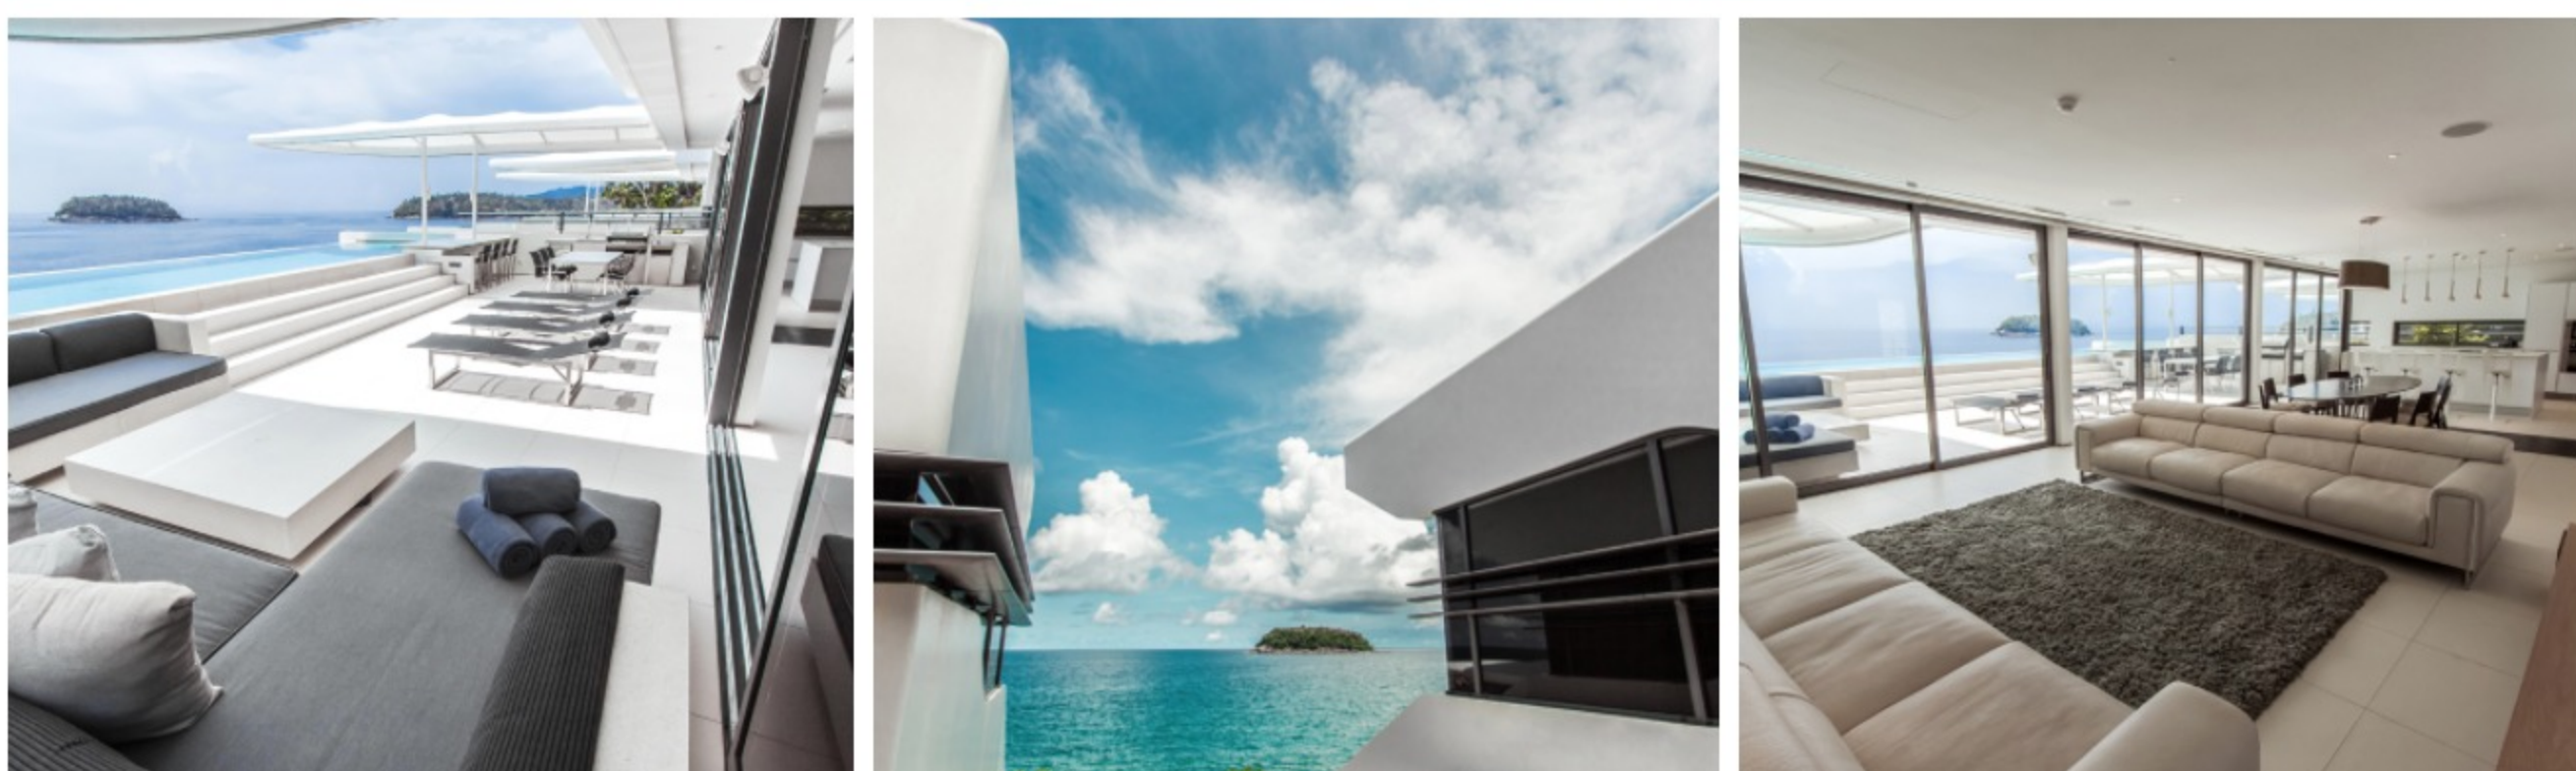

KATA ROCKS
PHUKET - THAILAND

LOCATION

Kok Tanode Road, 186/22
Phuket - Thailand

KATA ROCKS ON HIP HOTELS BOOKS

KATA ROCKS ON HIP HOTELS FLIP BOOKS

THAILAND

VIEW

CHECK AVAILABILITY KATA ROCKS